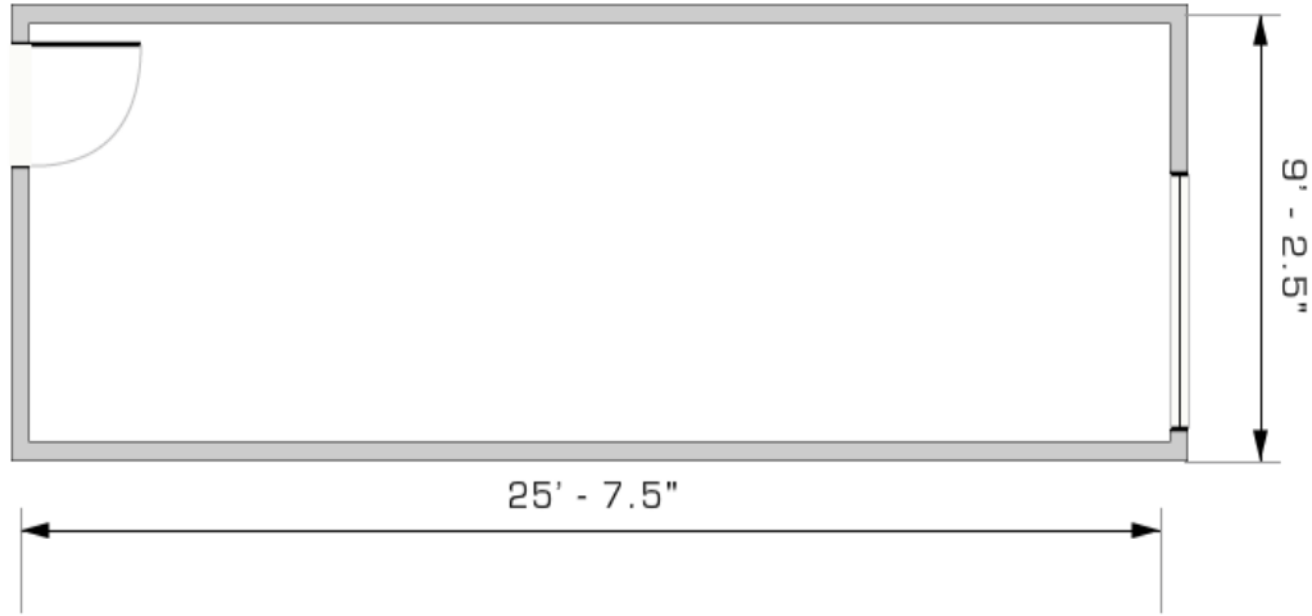

900 North Shore
Suite 129
309 Rentable Square Feet
\$18.95 PSF Modified Gross

Berkson & Sons
Established 1902