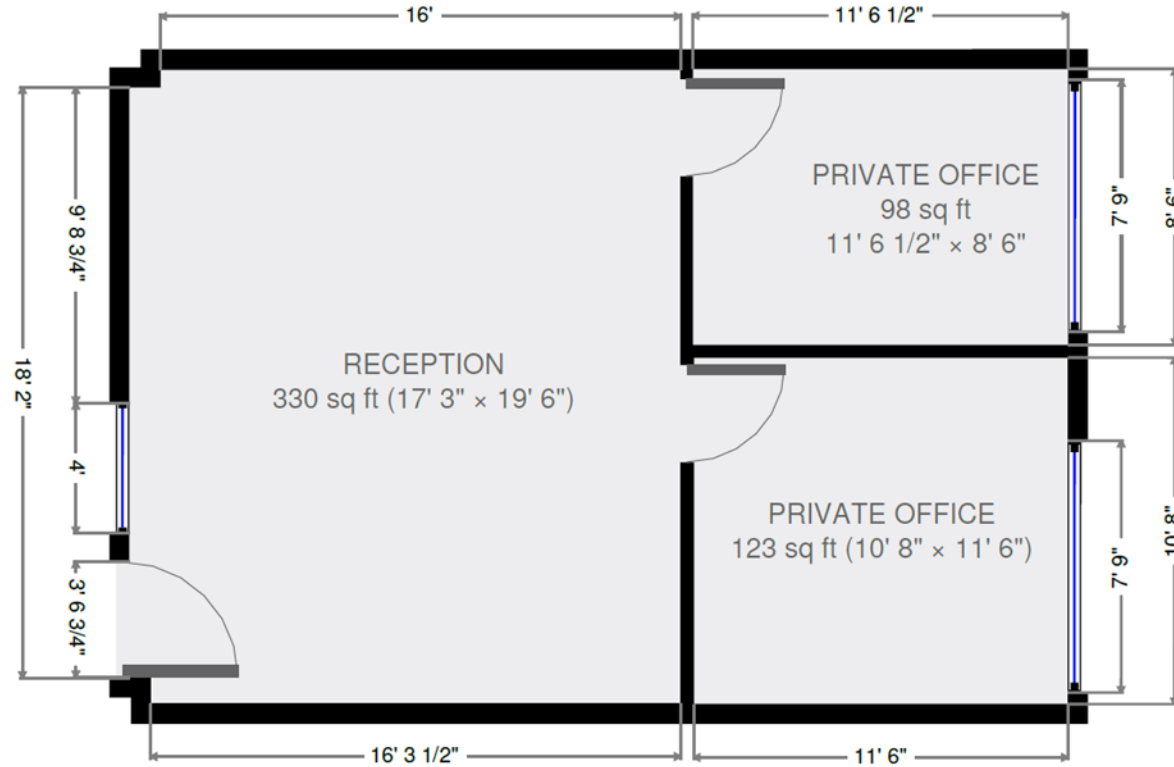

401 Milwaukee Ave, Suite 180
742 Rentable Square Feet

Berkson & Sons
Established 1902